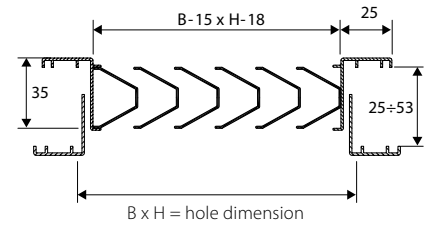

**RVR-O**

Insertion counterframe

- Characteristics** Transit grilles, 20 mm pitch.
- Material** Anodized aluminium..
- Fixing** Holes for screws.
- Utilization** For the air flow transit by doors and thin walls.
- Accessories** Auxiliary frame.

## Ordering key

**RVR - O - 515 x 215**