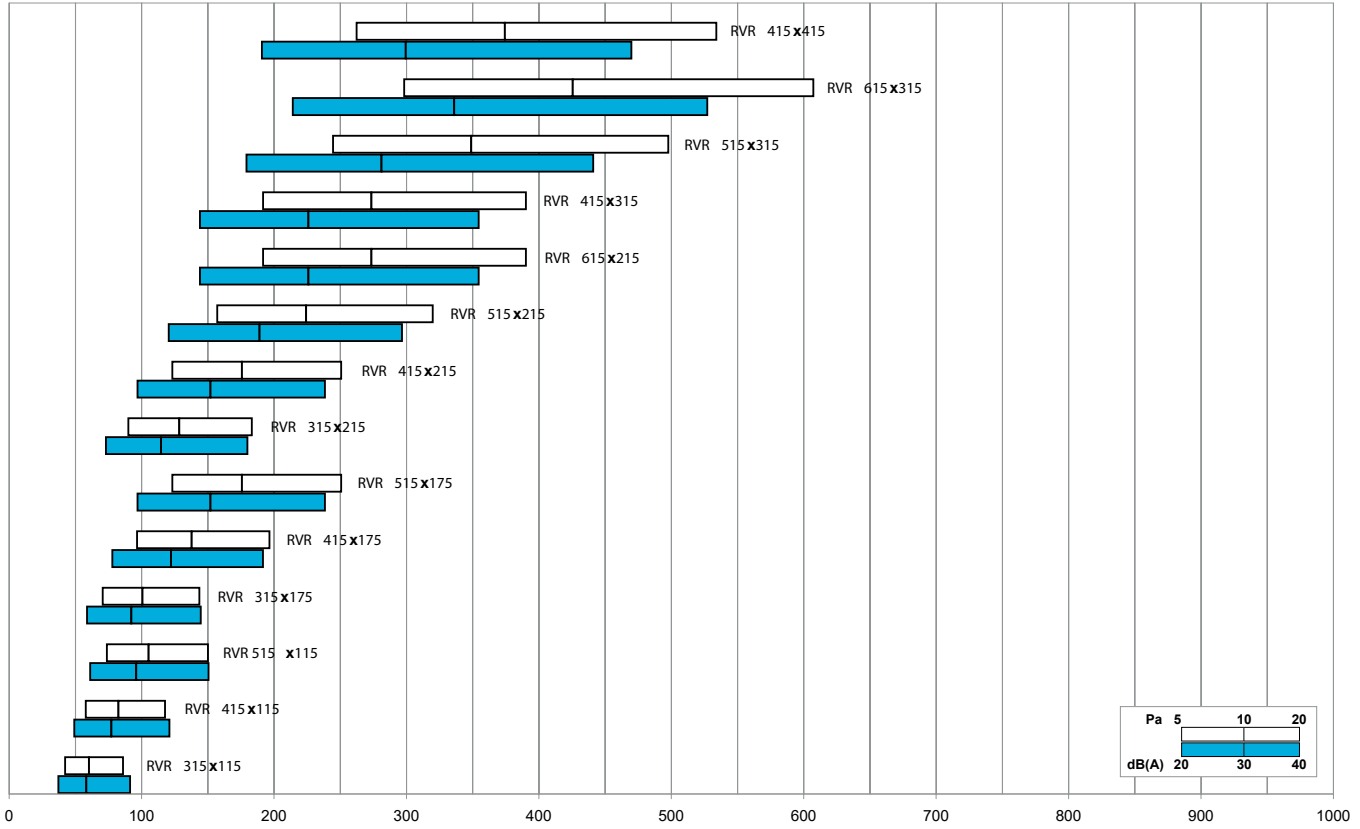

## Type of fixing

Fixing with screws

## Holes

2 löcher

Amount of holes for mouting screw

| Smaller side | Longer side |     |     |     |      |
|--------------|-------------|-----|-----|-----|------|
|              | 200         | 250 | 300 | 350 | ≥400 |
| 100          | 2           | 2   | 2   | 4   | 4    |
| 150          | 2           | 2   | 2   | 4   | 4    |
| 200          | 2           | 2   | 2   | 4   | 4    |
| ≥250         | 2           | 2   | 2   | 4   | 4    |

## Diagram of selection

## Quick Selection Diagram