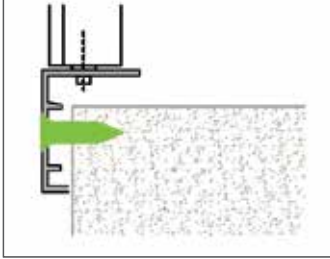

Type of fixing

Fixing with screws