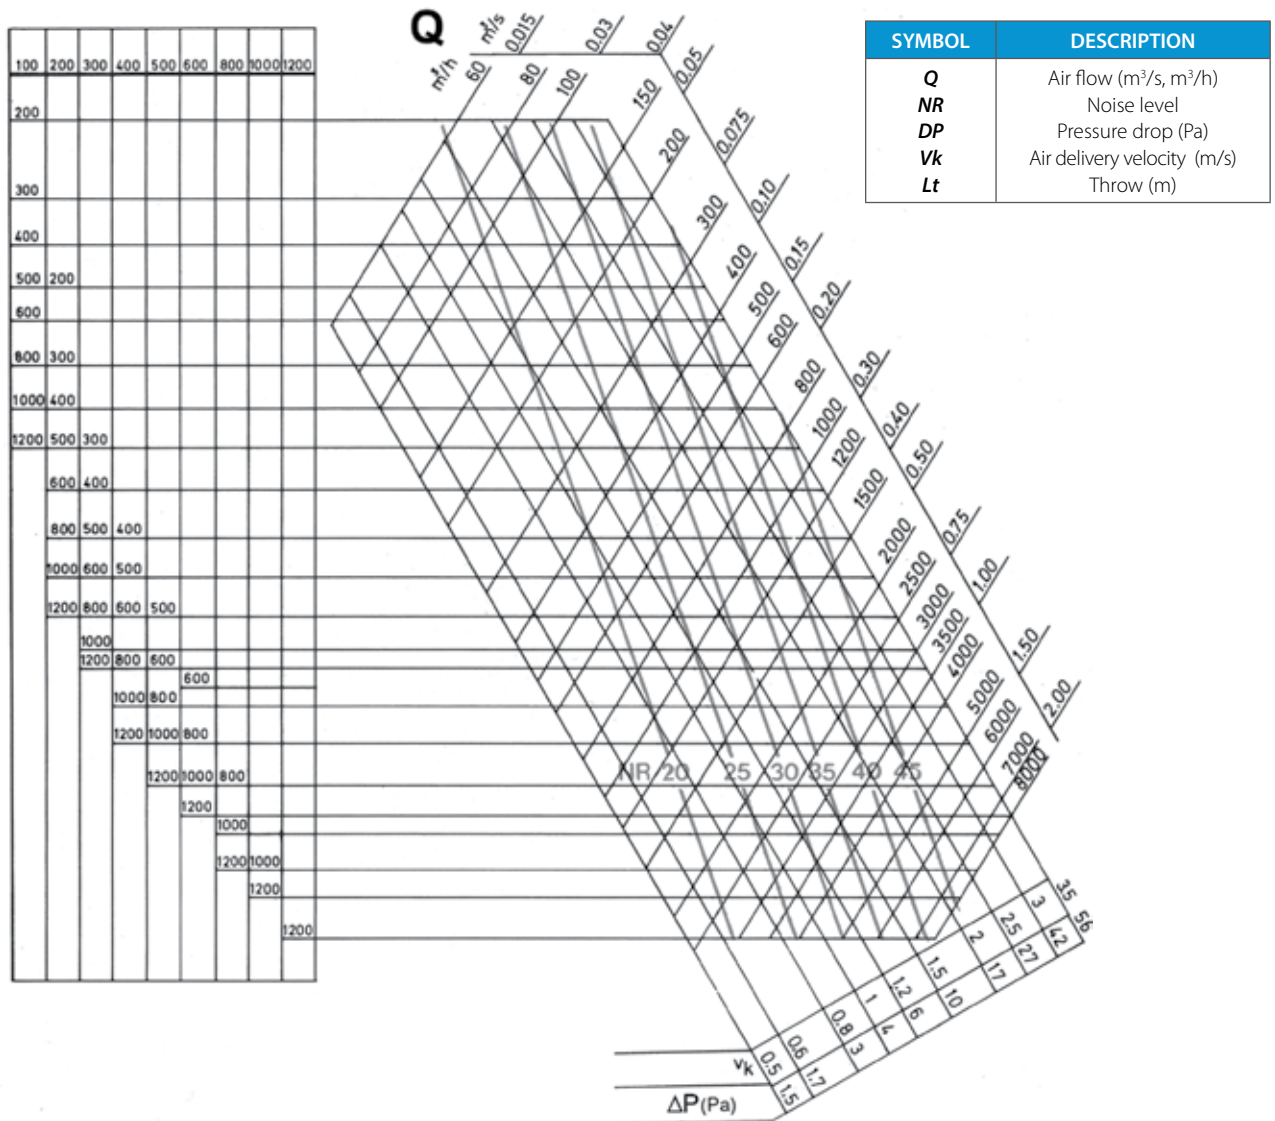

## Holes

2 löcher

Amount of holes for mouting screw

| Smaller side | Longer side |     |     |     |      |
|--------------|-------------|-----|-----|-----|------|
|              | 200         | 250 | 300 | 350 | ≥400 |
| 100          | 2           | 2   | 2   | 4   | 4    |
| 150          | 2           | 2   | 2   | 4   | 4    |
| 200          | 2           | 2   | 2   | 4   | 4    |
| ≥250         | 2           | 2   | 2   | 4   | 4    |

## Diagram of selection

## Ordering key

**RVR - O - 515 x 215**