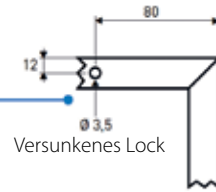

Holes

2 löcher

Amount of holes for mouting screw