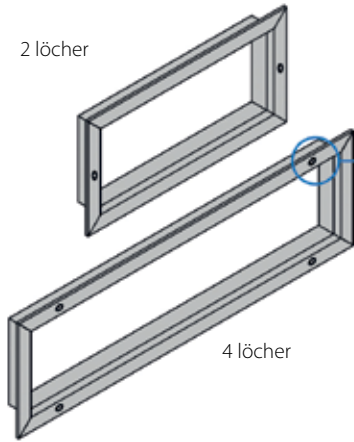

Holes

2 löcher

Amount of holes for mouting screw