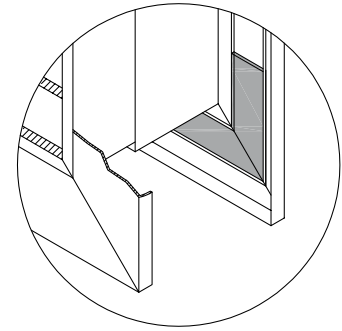

**RVR-O**

Insertion counterframe

- Characteristics** Transit grilles, 20 mm pitch.
- Material** Anodized aluminium..
- Fixing** Holes for screws.
- Utilization** For the air flow transit by doors and thin walls.
- Accessories** Auxiliary frame.