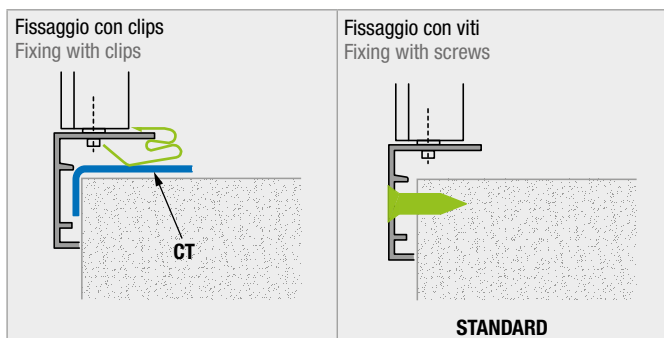

TIPO DI FISSAGGIO - TYPE OF FIXING