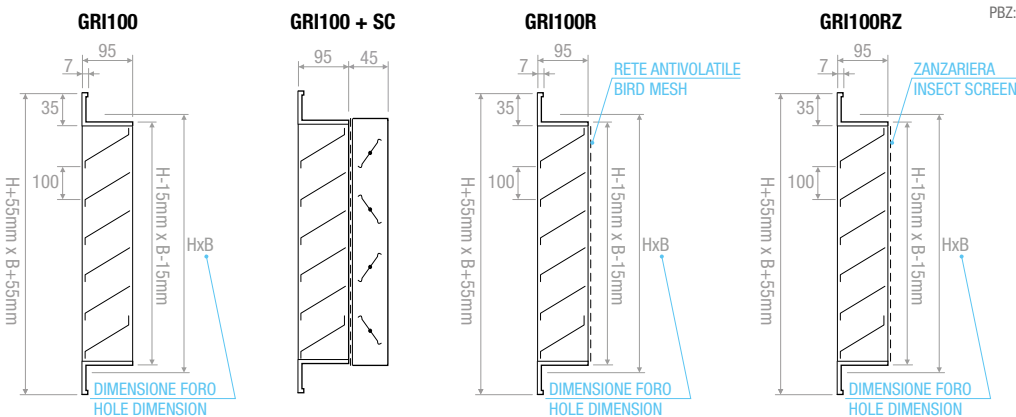

PAINTING:

Color RAL 9010 - 9016: + 15%
Different colors: prices on request

DESCRIPTIONS:

GRI100: Steel return grille (100mm between bars)
GRI100R: Steel return grille (100 mm between bars) with bird mesh
GRI100RZ: Steel return grille (100 mm between bars) with insect screen
GRI100RSS: Steel return grille (100 mm between bars) with bird mesh and overpressure damper

AVAILABLE ON REQUEST:

- griglie with rain-proof panel +TEG +5% INCREASE

ACCESSORIES:

SC: Opposed blade damper
CTP: Counterframe in galvanised steel sheet profile section
PBZ: Connecting plenum

DISEGNI - DRAWINGS