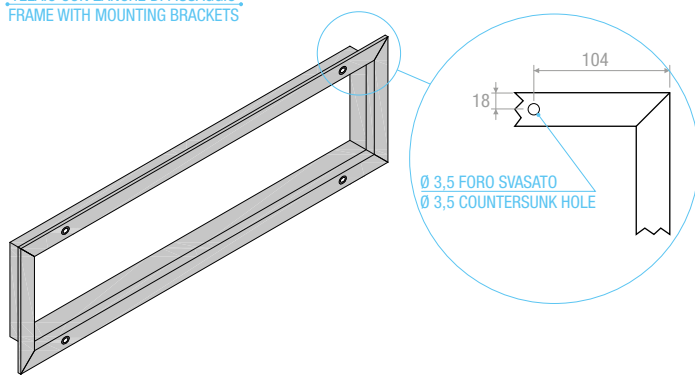

TIPO DI FISSAGGIO - TYPE OF FIXING