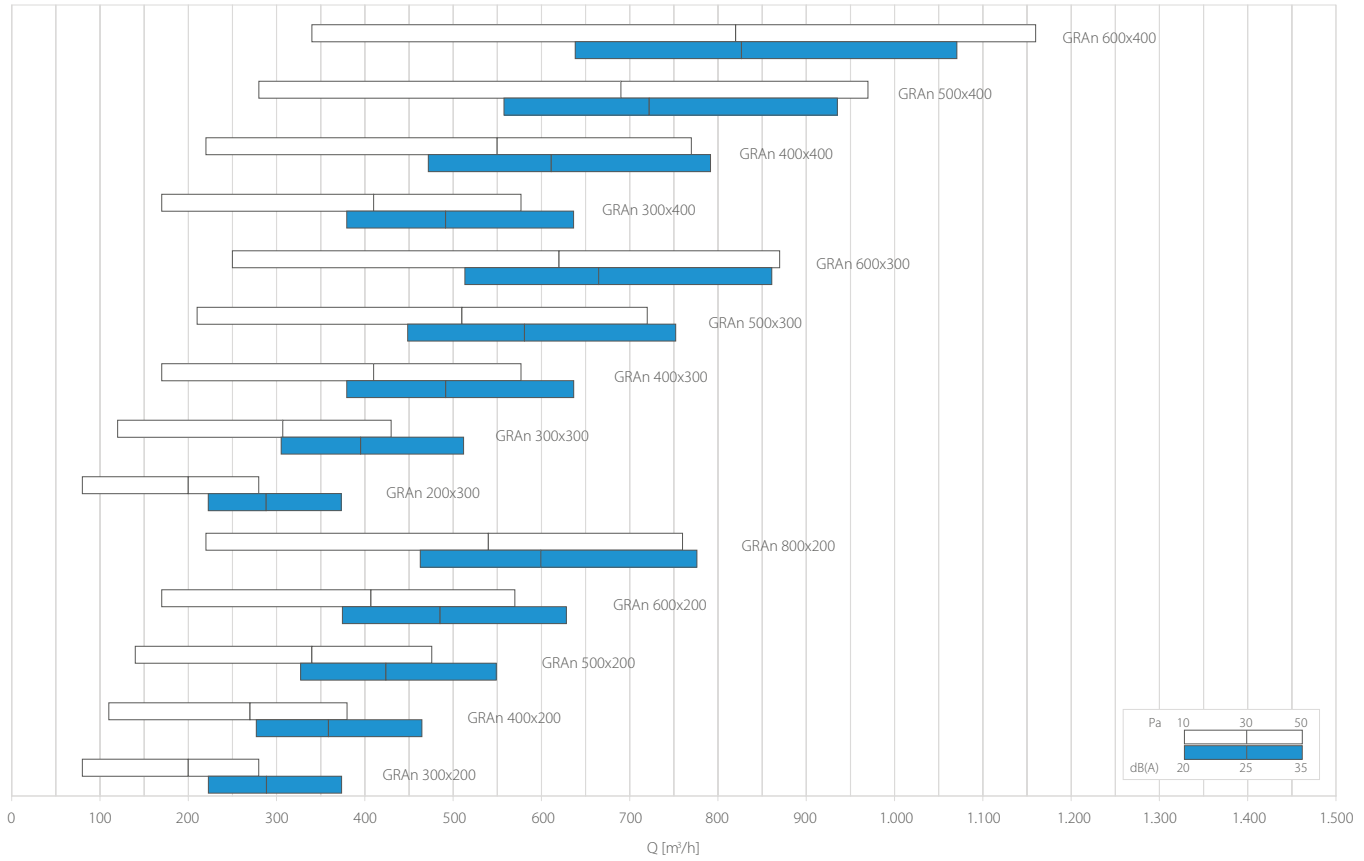

Quick selection diagram