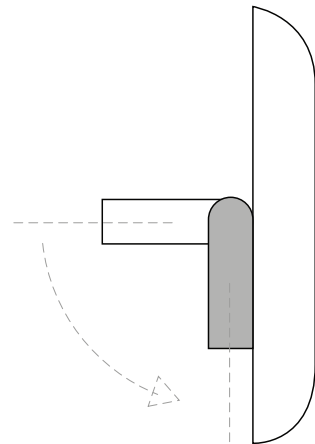

### Characteristics

Square plastic grilles with protective mesh for surface mounting.  
Color: RAL 9016.

The spring-loaded mounting bracket can be folded 90°, which significantly reduces the volume required for packaging.

### Fixing

Spring-loaded fastening on the back.

### Dimensions

Code	External dimensions [mm]	Opening diameter $\varnothing$ [mm]
960200606	166x166	80/125
960100606	190x190	125/160
960000606	238x238	160/200