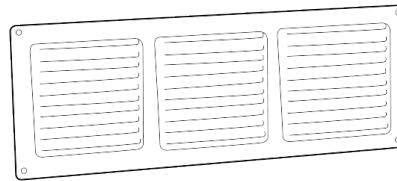

**Characteristics**

Square and rectangular aluminium grilles surface mounted.
With mesh.

Material

Stainless steel.

Fixing

By frontal screws.

Versions**Dimensions**

Code	Dimensions [mm]
9691804400	140 x 140
9695804400	250 x 140
9694804400	360 x 140
9690804400	470 x 140
9696804400	150 x 150
9693804400	230 x 230