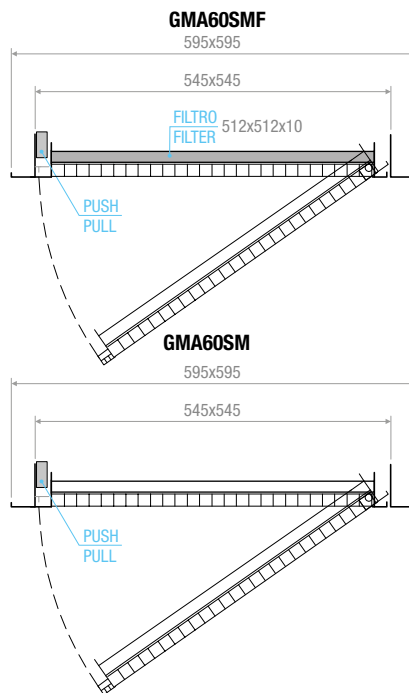

Colori RAL 9010 - 9016: + 15% - Color RAL 9010 - 9016: + 15%
Altri colori: prezzi a richiesta - Different colors: prices on request

DESCRIZIONI - DESCRIPTIONS:

GMA60SMF: Griglia a maglia quadra 13x13 mm, smontabile dimensione 595x595 mm con filtro incluso - Egg crate grille 13x13 mm pitch with removable core, 595x595 mm overall size, with filter

GMA60SM: Griglia a maglia quadra 13x13 mm, smontabile dimensione 595x595 mm senza filtro - Egg crate grille 13x13 mm pitch with removable core, 595x595 mm overall size, without filter

CARATTERISTICHE:

Griglie a maglia quadra 13x13 mm, smontabile per controsoffitto dim. 595x595 esterno cornice.

CHARACTERISTICS:

Egg crate grilles 13x13 mm pitch, with removable core for false ceilings 595x595 overall size.

CONSTRUCTION:

Anodized aluminium.

UTILIZATION:

For false ceilings installation and for air intake.

Plenum isolato esternamente spessore 6 mm
Plenum externally insulated thickness 6 mm

DIAGRAMMA SCELTA RAPIDA - QUICK SELECTION DIAGRAM

TABELLA DI SELEZIONE - SELECTION TABLE

Modello - Model	A _x [m ²]	Q [m ³ /h]		L _{wa} [dB(A)]		D _p [Pa]	
		min	max	min	max	min	max
GMA60SM	0,2639	3140	6190	33	53	5	20
GMA60SMF	0,2639	1090	2910	-	31	10	50