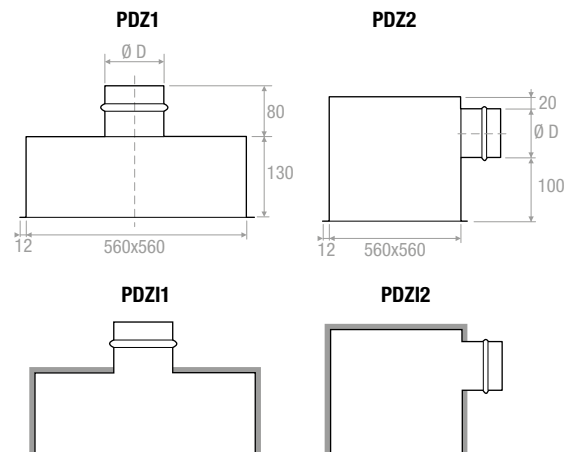

Colori RAL 9010 - 9016: + 15% - Color RAL 9010 - 9016: + 15%
Altri colori: prezzi a richiesta - Different colors: prices on request

DESCRIZIONI - DESCRIPTIONS:

GMA60SMF: Griglia a maglia quadra 13x13 mm, smontabile dimensione 595x595 mm con filtro incluso - Egg crate grille 13x13 mm pitch with removable core, 595x595 mm overall size, with filter

GMA60SM: Griglia a maglia quadra 13x13 mm, smontabile dimensione 595x595 mm senza filtro - Egg crate grille 13x13 mm pitch with removable core, 595x595 mm overall size, without filter

CARATTERISTICHE:

Griglie a maglia quadra 13x13 mm, smontabile per controsoffitto dim. 595x595 esterno cornice.

CHARACTERISTICS:

Egg crate grilles 13x13 mm pitch, with removable core for false ceilings 595x595 overall size.

CONSTRUCTION:

Anodized aluminium.

UTILIZATION:

For false ceilings installation and for air intake.

Plenum isolato esternamente spessore 6 mm
Plenum externally insulated thickness 6 mm

DIAGRAMMA SCELTA RAPIDA - QUICK SELECTION DIAGRAM

TABELLA DI SELEZIONE - SELECTION TABLE

Modello - Model	A _x [m ²]	Q [m ³ /h]		L _{wa} [dB(A)]		D _p [Pa]	
		min	max	min	max	min	max
GMA60SM	0,2639	3140	6190	33	53	5	20
GMA60SMF	0,2639	1090	2910	-	31	10	50