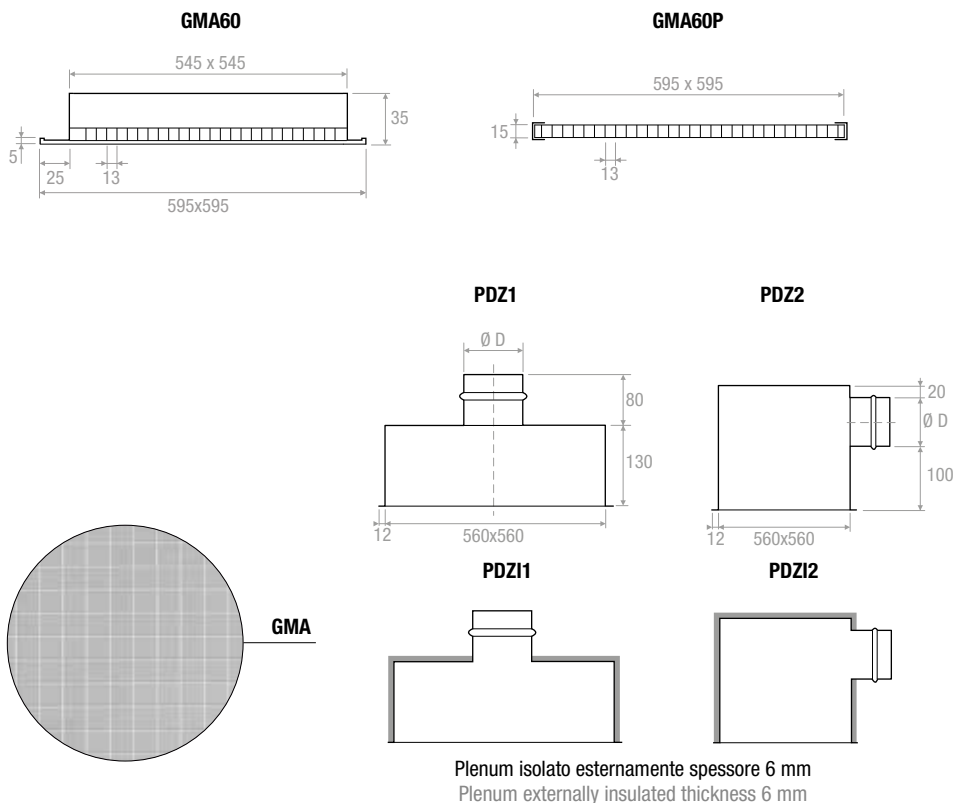

GMA60

GRI

CARATTERISTICHE:

Griglie a maglia quadra 13x13 mm, per controsoffitto dim. 595x595 esterno cornice.

COSTRUZIONE:

Alluminio anodizzato.

IMPIEGO:

A controsoffitto, in ripresa.

Egg crate grilles 13x13 mm pitch for false ceilings 595x595 overall size.

CONSTRUCTION:

Anodized aluminium.

UTILIZATION:

For false ceilings installation and for air intake.

FIXING:

Fixing by using clips or frontal screws on demand.

ACCESSORIES:

- Galvanized steel plenum, standard or insulated.
- Calibration damper made of galvanized steel and fins with opposite movement.

PREZZI - PRICES

STOCK

BxH	GMA60	GMA60P	SC	PDZ1	PDZ11	PDZ2	PDZ12
mm	€	€	€	€	€	€	€
595x595							

VERNICIATURA - PAINTING:

Colori RAL 9010 - 9016: + 15% - Color RAL 9010 - 9016: + 15%
Altri colori: prezzi a richiesta - Different colors: prices on request

DISEGNI - DRAWINGS

Plenum isolato esternamente spessore 6 mm
Plenum externally insulated thickness 6 mm