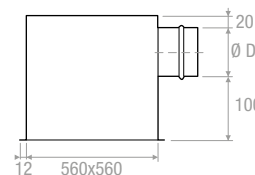

BQF60SMF

Ø 5 P8

vuoto/pieno 35%
free area 35%

PREZZI - PRICES

■ STOCK

	BQF60SMF Con filtro With filter	BQF60SM	Filtro - Filter	SC	PDZ1	PDZ11	PDZ2	PDZ12
	€	€	€	€	€	€	€	€
595x595 esterno cornice overall size								

DESCRIZIONI - DESCRIPTION:

BQF-SMF: Diffusore forellinato smontabile con filtro - Perforated face diffuser with removable core and with filter

BQF-SM: Diffusore forellinato smontabile senza filtro - Perforated face diffuser with removable core without filter

DISEGNI - DRAWINGS

BQFSMF

BQFSM

PDZ1

PDZ2

PDZ11

PDZ12

Plenum isolato esternamente spessore 6 mm
Plenum externally insulated thickness 6 mm

CARATTERISTICHE:

Diffusori quadri forellinati portafiltro, da controsoffitto dim. 595x595 esterno cornice.

COSTRUZIONE:

Telaio in alluminio, lamiera forata in acciaio verniciato bianco RAL 9010

IMPIEGO:

A soffitto in ripresa.
Altezza di installazione:
2,5-4,0 m

FISSAGGIO:

Clips (viti frontali su richiesta).

ACCESSORI:

Plenum in acciaio zincato standard o isolato, con o senza rete equalizzatrice.

CHARACTERISTICS:

Perforated face square diffusers predisposed for filter insertion, for false ceiling, 595x595 mm overall size.

CONSTRUCTION:

Frame in aluminium, perforated sheet steel painted white RAL 9010.

UTILIZATION:

For ceiling installation for air return.
Installation height: 2,5-4,0 m

FIXING:

Clips (frontal screws on request).

ACCESSORIES:

Galvanized steel plenum, standard or insulated, with or without equalizer sheet.