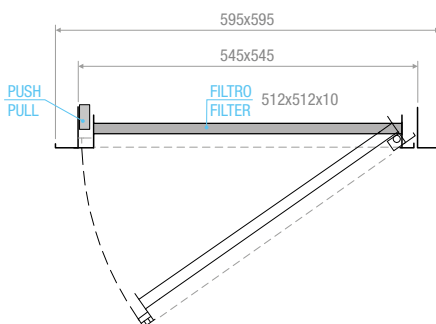

DISEGNI - DRAWINGS

BQFSMF

BQFSM