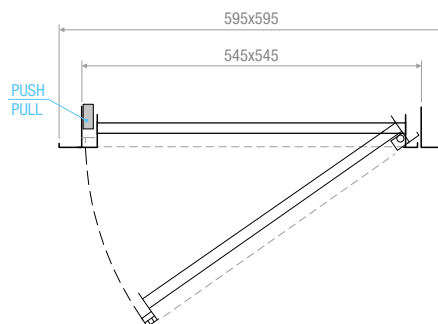

BQF60SMF

Ø 5 P8

vuoto/pieno 35%
free area 35%

PREZZI - PRICES

■ STOCK

	BQF60SMF Con filtro With filter	BQF60SM	Filtro - Filter	SC	PDZ1	PDZ11	PDZ2	PDZ12
	€	€	€	€	€	€	€	€
595x595 esterno cornice overall size								

DESCRIZIONI - DESCRIPTION:

BQF-SMF: Diffusore forellinato smontabile con filtro - Perforated face diffuser with removable core and with filter

BQF-SM: Diffusore forellinato smontabile senza filtro - Perforated face diffuser with removable core without filter

DISEGNI - DRAWINGS

BQFSMF

BQFSM

PDZ1

PDZ2

PDZ11

PDZ12

Plenum isolato esternamente spessore 6 mm
Plenum externally insulated thickness 6 mm

CARATTERISTICHE:

Diffusori quadri forellinati portafiltro, da controsoffitto dim. 595x595 esterno cornice.

COSTRUZIONE:

Telaio in alluminio, lamiera forata in acciaio verniciato bianco RAL 9010

IMPIEGO:

A soffitto in ripresa.
Altezza di installazione:
2,5-4,0 m

FISSAGGIO:

Clips (viti frontali su richiesta).

ACCESSORI:

Plenum in acciaio zincato standard o isolato, con o senza rete equalizzatrice.

CHARACTERISTICS:

Perforated face square diffusers predisposed for filter insertion, for false ceiling, 595x595 mm overall size.

CONSTRUCTION:

Frame in aluminium, perforated sheet steel painted white RAL 9010.

UTILIZATION:

For ceiling installation for air return.
Installation height: 2,5-4,0 m

FIXING:

Clips (frontal screws on request).

ACCESSORIES:

Galvanized steel plenum, standard or insulated, with or without equalizer sheet.