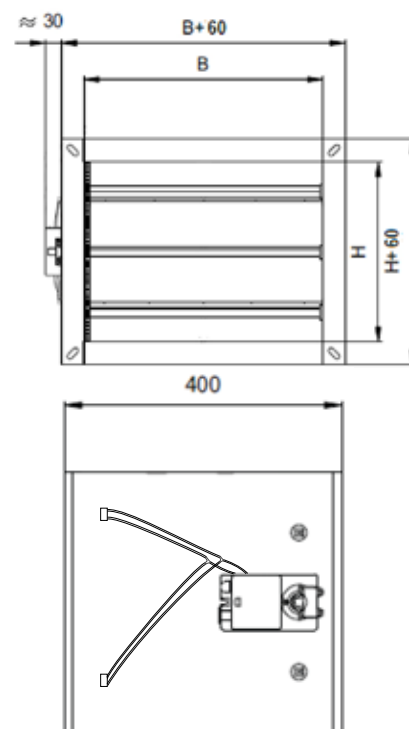

Dimensions

Without insulation