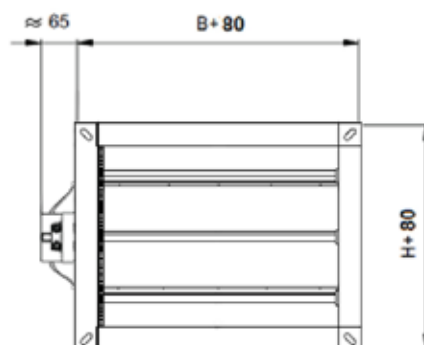

With insulation