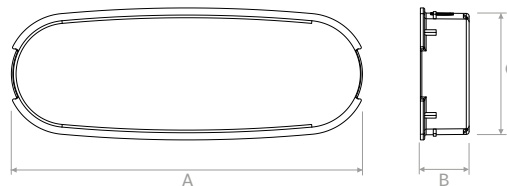

**TVMN010**

Tappo per tubo ovale 132x52.  
Cap for hoval hose 132x52.

Modello   Model		A	B	C	€ metro   meter
<b>TVMN010</b>	mm	123	17	45	-

**ACCESSORI SPIRO | SPIRO ACCESSORIES**

**TS**

Tubo spiro lamiera zincata.  
Galvanized sheet spiro duct.