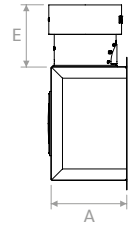

Vista frontale | Front view

Vista laterale | Lateral view A-A

Vista frontale | Front view

Vista laterale | Lateral view B-B

Vista superiore | Top view

Vista superiore | Top view

	A	B	C	D	E	H	G
mm	100	247	275	125	82	98	120

PLUGPVM SH

DISEGNI | DRAWINGS

PLUGPVM SH3

Configurazione attacco posteriore
Rear spigot configuration

Vista frontale | Front view

Vista superiore | Top view

Configurazione attacco laterale
Side spigot configuration

Vista laterale | Lateral view A-A

Vista frontale | Front view

Vista superiore | Top view

Vista laterale
Lateral view B-B

	A	B	C	D	E	H	G
mm	100	347	375	175	82	148	120

DIAGRAMMI PRESTAZIONALI | PERFORMANCE CHARTS

ATTACCHI LATERALI | SIDE SPIGOTS

ATTACCHI POSTERIORI | REAR SPIGOTS

PREZZI | PRICES

Modello Model	€
PLUGPVM SH1 (200x100)	-
PLUGPVM SH2 (250x100)	-
PLUGPVM SH3 (350x150)	-